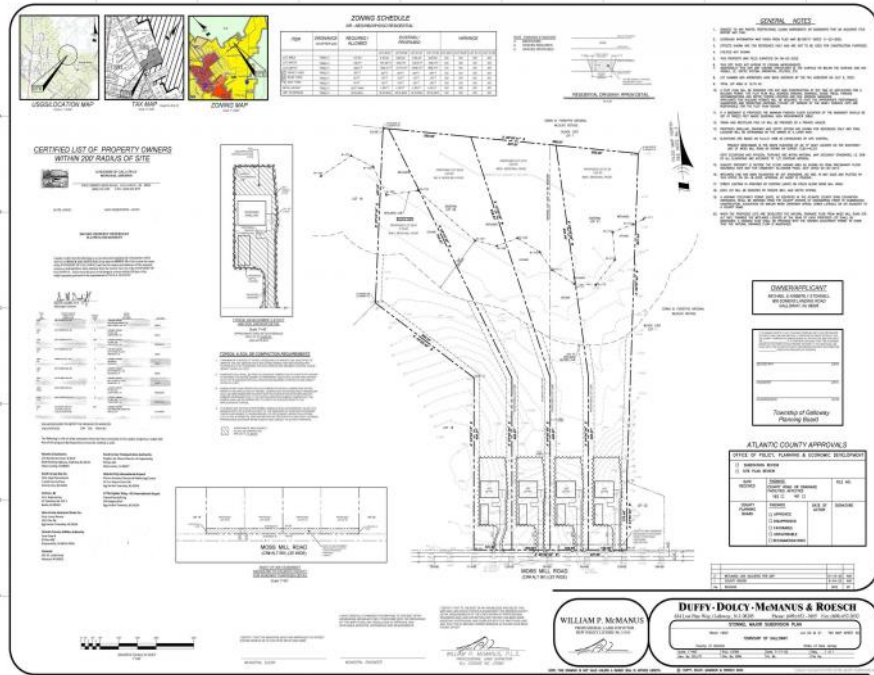

851 Moss Mill Road
 Galloway Township, NJ 08205

Asking \$135,000.00

COMMENTS

If you are looking to build your dream home here is the perfect opportunity. This buildable lot is 3.20 acres located close to Smithville and access to the GSP. There are "4" available lots, you can purchase these individually or as a package. The buyer will be responsible to have the well and septic installed along with confirmation of the taxes. See attached document which shows the exact dimensions for each lot. Please contact the listing agent with any questions. Additional lots for sale MLS #585553/ 585554 / 585555 / 585556