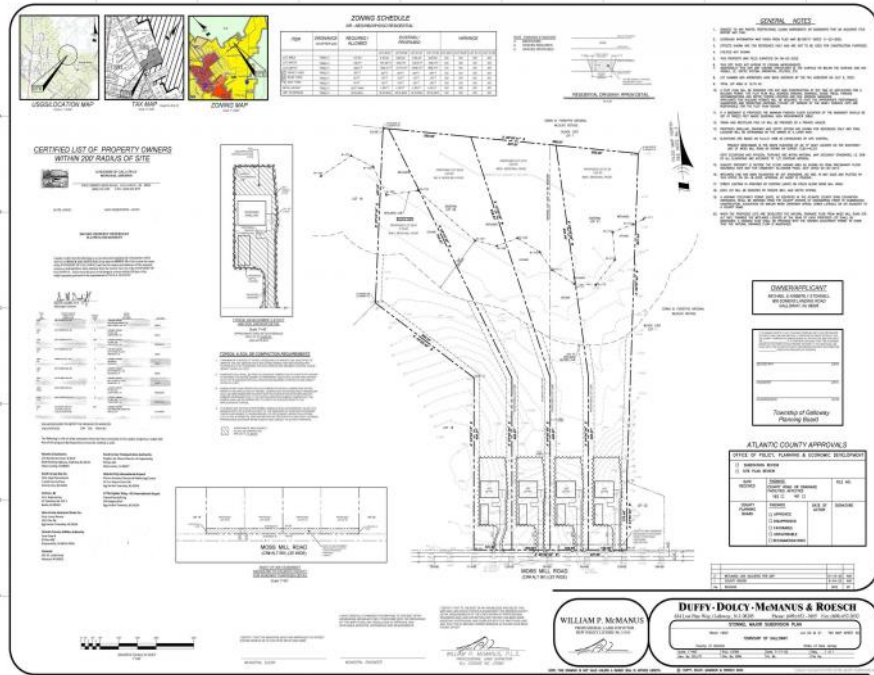

851 Moss Mill Road  
 Galloway Township, NJ 08205

Asking \$135,000.00

**COMMENTS**

If you are looking to build your dream home here is the perfect opportunity. This buildable lot is 3.20 acres located close to Smithville and access to the GSP. There are "4" available lots, you can purchase these individually or as a package. The buyer will be responsible to have the well and septic installed along with confirmation of the taxes. See attached document which shows the exact dimensions for each lot. Please contact the listing agent with any questions. Additional lots for sale MLS #585553/ 585554 / 585555 / 585556