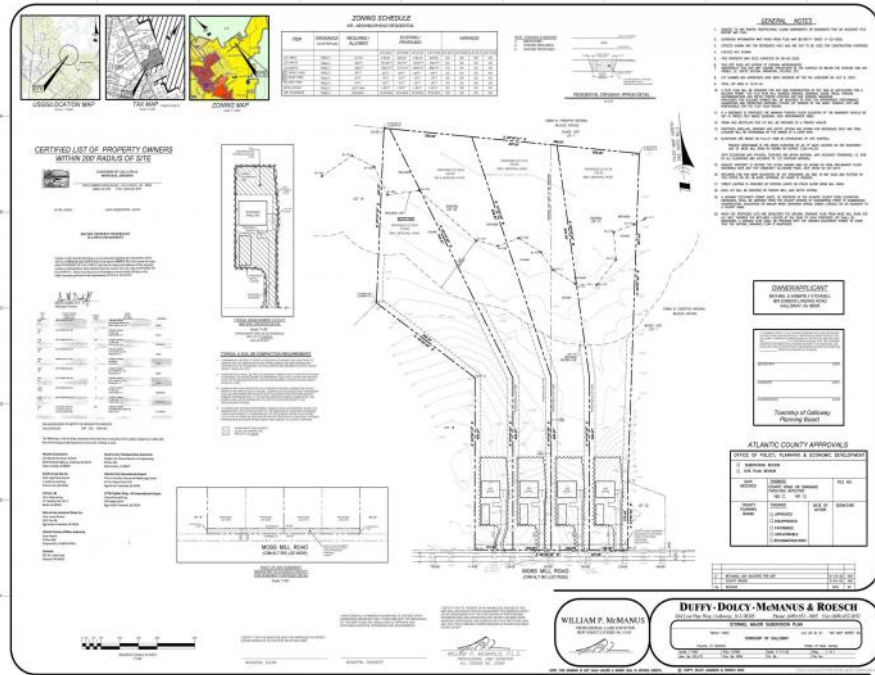

851 Moss Mill Road
Galloway Township, NJ 08205

Asking \$135,000.00

COMMENTS

If you are looking to build your dream home here is the perfect opportunity. This buildable lot is 3.20 acres located close to Smithville and access to the GSP. There are "4" available lots, you can purchase these individually or as a package. The buyer will be responsible to have the well and septic installed along with confirmation of the taxes. See attached document which shows the exact dimensions for each lot. Please contact the listing agent with any questions. Additional lots for sale MLS #585553/ 585554 / 585555 / 585556