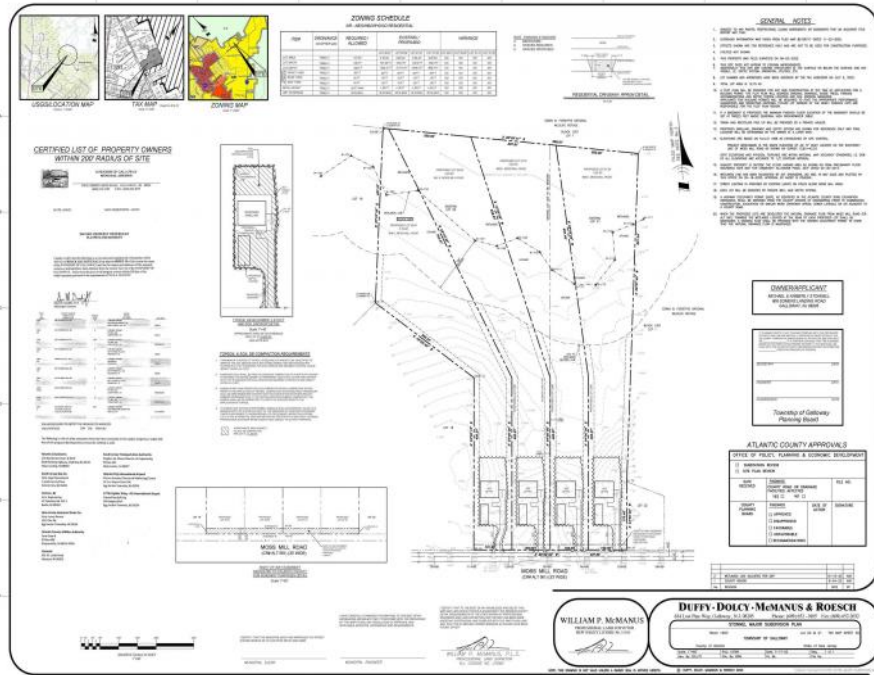

**851 Moss Mill Road
 Galloway Township, NJ 08205**

Asking \$135,000.00

COMMENTS

If you are looking to build your dream home here is the perfect opportunity. This buildable lot is 3.20 acres located close to Smithville and access to the GSP. There are "4" available lots, you can purchase these individually or as a package. The buyer will be responsible to have the well and septic installed along with confirmation of the taxes. See attached document which shows the exact dimensions for each lot. Please contact the listing agent with any questions. Additional lots for sale MLS #585553/ 585554 / 585555 / 585556