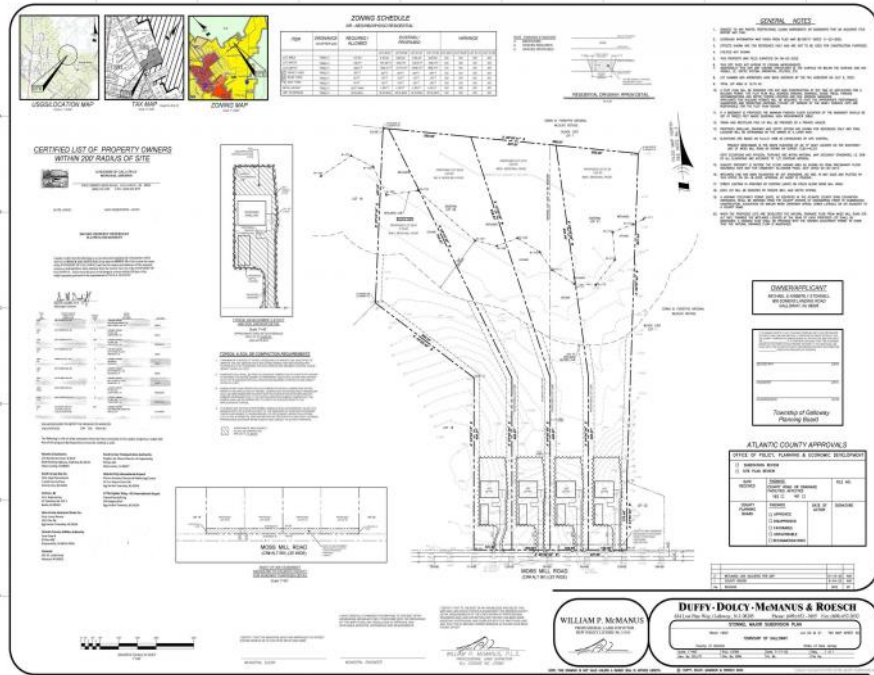

**851 Moss Mill Road**  
**Galloway Township, NJ 08205**

**Asking \$135,000.00**

**COMMENTS**

If you are looking to build your dream home here is the perfect opportunity. This buildable lot is 3.20 acres located close to Smithville and access to the GSP. There are "4" available lots, you can purchase these individually or as a package. The buyer will be responsible to have the well and septic installed along with confirmation of the taxes. See attached document which shows the exact dimensions for each lot. Please contact the listing agent with any questions. Additional lots for sale MLS #585553/ 585554 / 585555 / 585556