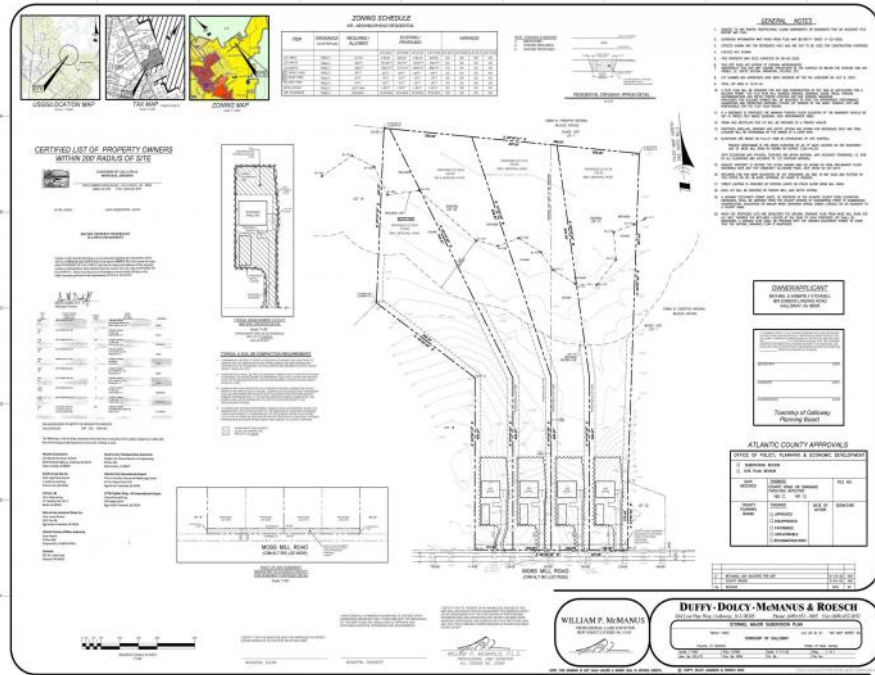

**851 Moss Mill Road
Galloway Township, NJ 08205**

Asking \$135,000.00

COMMENTS

If you are looking to build your dream home here is the perfect opportunity. This buildable lot is 3.20 acres located close to Smithville and access to the GSP. There are "4" available lots, you can purchase these individually or as a package. The buyer will be responsible to have the well and septic installed along with confirmation of the taxes. See attached document which shows the exact dimensions for each lot. Please contact the listing agent with any questions. Additional lots for sale MLS #585553/ 585554 / 585555 / 585556