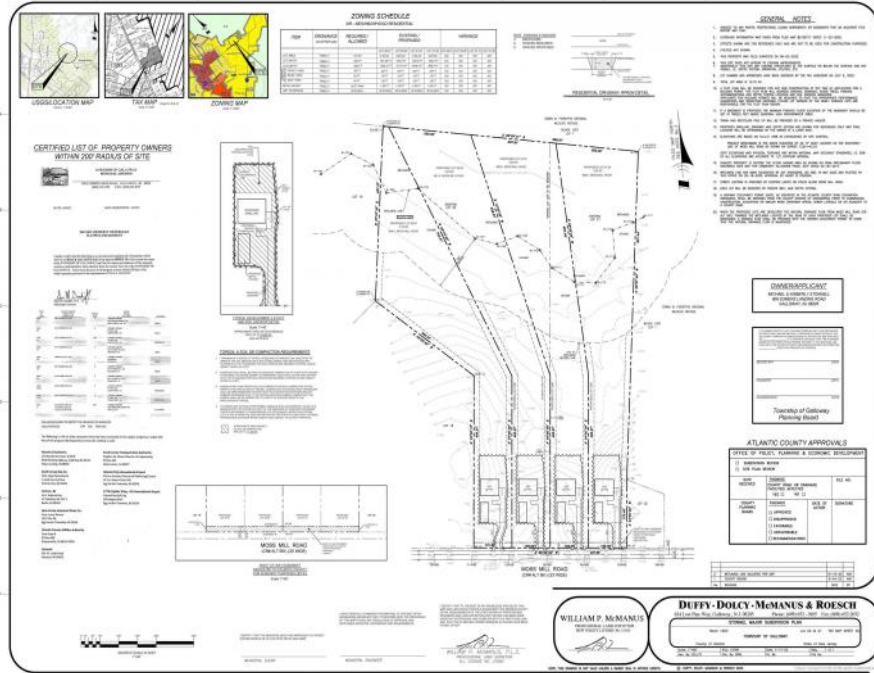

851 Moss Mill Road
Galloway Township, NJ 08205

Asking \$135,000.00

COMMENTS

If you are looking to build your dream home here is the perfect opportunity. This buildable lot is 3.20 acres located close to Smithville and access to the GSP. There are "4" available lots, you can purchase these individually or as a package. The buyer will be responsible to have the well and septic installed along with confirmation of the taxes. See attached document which shows the exact dimensions for each lot. Please contact the listing agent with any questions. Additional lots for sale MLS #585553/ 585554 / 585555 / 585556