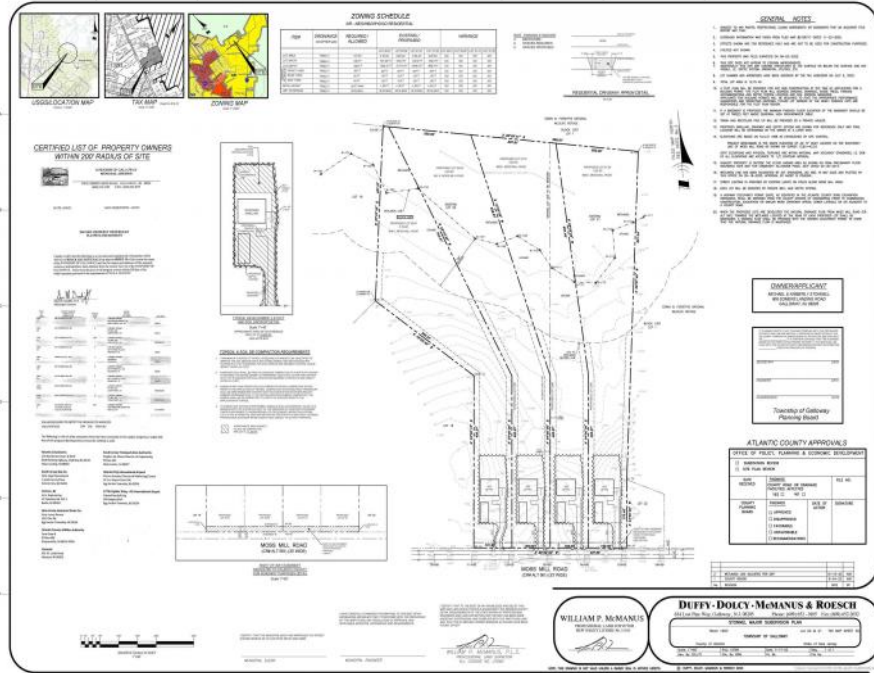

851 Moss Mill Road
 Galloway Township, NJ 08205

Asking \$135,000.00

COMMENTS

If you are looking to build your dream home here is the perfect opportunity. This buildable lot is 3.20 acres located close to Smithville and access to the GSP. There are "4" available lots, you can purchase these individually or as a package. The buyer will be responsible to have the well and septic installed along with confirmation of the taxes. See attached document which shows the exact dimensions for each lot. Please contact the listing agent with any questions. Additional lots for sale MLS #585553/ 585554 / 585555 / 585556