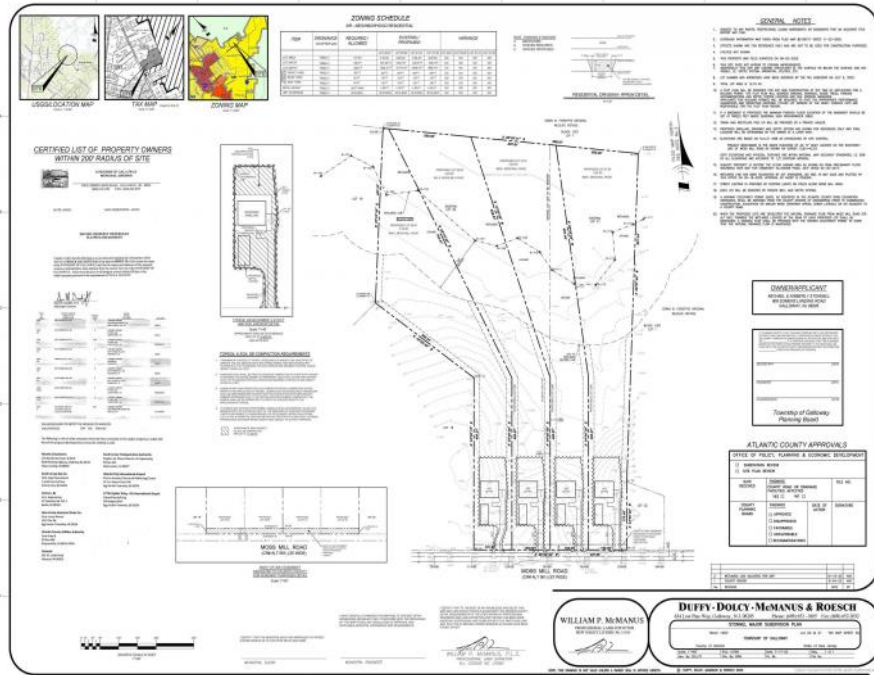

851 Moss Mill Road  
Galloway Township, NJ 08205

Asking \$135,000.00

**COMMENTS**

If you are looking to build your dream home here is the perfect opportunity. This buildable lot is 3.20 acres located close to Smithville and access to the GSP. There are "4" available lots, you can purchase these individually or as a package. The buyer will be responsible to have the well and septic installed along with confirmation of the taxes. See attached document which shows the exact dimensions for each lot. Please contact the listing agent with any questions. Additional lots for sale MLS #585553/ 585554 / 585555 / 585556