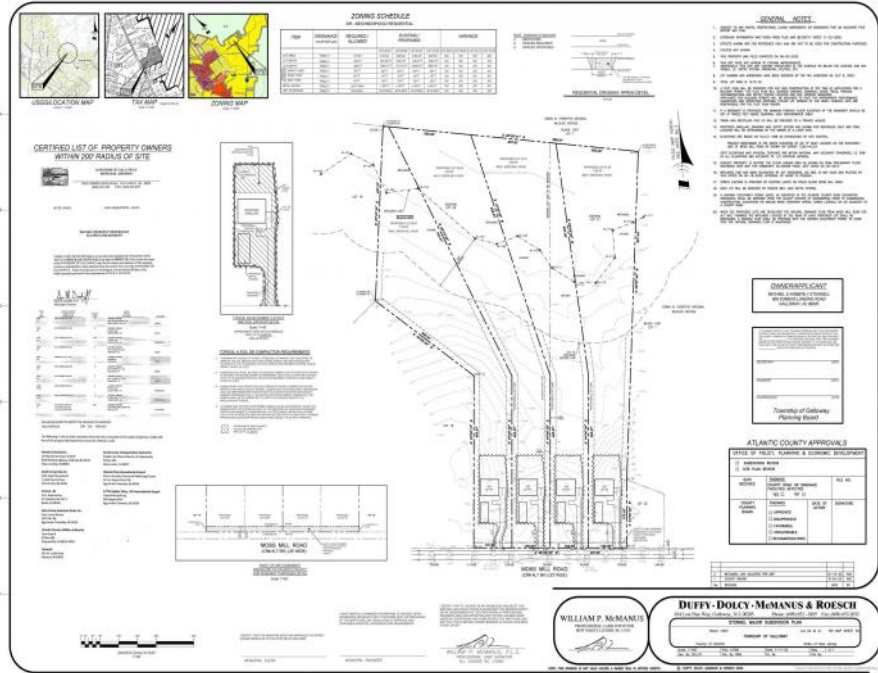

849 Moss Mill Road
 Galloway Township, NJ 08205

Asking \$135,000.00

COMMENTS

If you are looking to build your own dream home here is the perfect opportunity. This buildable lot is 3.19 acres located close to Smithville and access to the GSP. There are "4" available lots, you can purchase these individually or as a package. The buyer will be responsible to have the well and septic installed along with confirmation of the taxes. See attached document which shows the exact dimensions for each lot. Please contact the listing agent with any questions. Additional lots for sale MLS #585553/ 585554 / 585555 / 585556