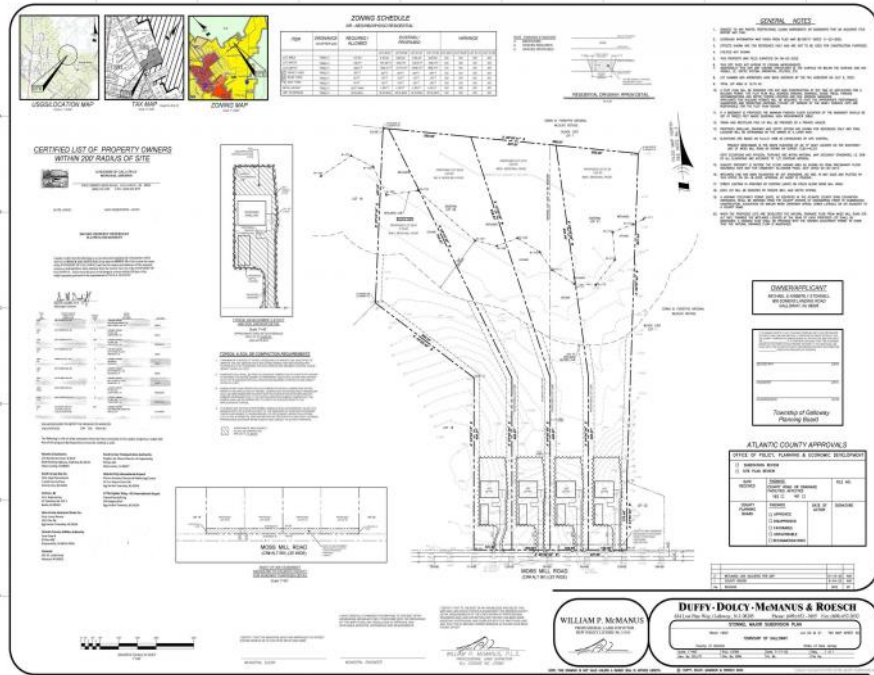

**849 Moss Mill Road  
 Galloway Township, NJ 08205**

**Asking \$135,000.00**

**COMMENTS**

If you are looking to build your own dream home here is the perfect opportunity. This buildable lot is 3.19 acres located close to Smithville and access to the GSP. There are "4" available lots, you can purchase these individually or as a package. The buyer will be responsible to have the well and septic installed along with confirmation of the taxes. See attached document which shows the exact dimensions for each lot. Please contact the listing agent with any questions. Additional lots for sale MLS #585553/ 585554 / 585555 / 585556