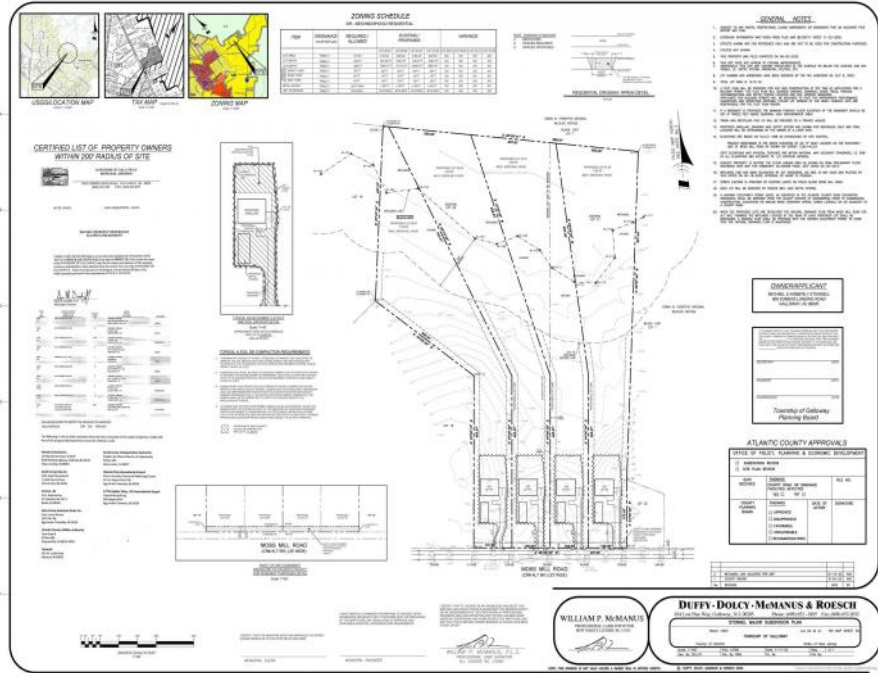

849 Moss Mill Road  
 Galloway Township, NJ 08205

Asking \$135,000.00

**COMMENTS**

If you are looking to build your own dream home here is the perfect opportunity. This buildable lot is 3.19 acres located close to Smithville and access to the GSP. There are "4" available lots, you can purchase these individually or as a package. The buyer will be responsible to have the well and septic installed along with confirmation of the taxes. See attached document which shows the exact dimensions for each lot. Please contact the listing agent with any questions. Additional lots for sale MLS #585553/ 585554 / 585555 / 585556