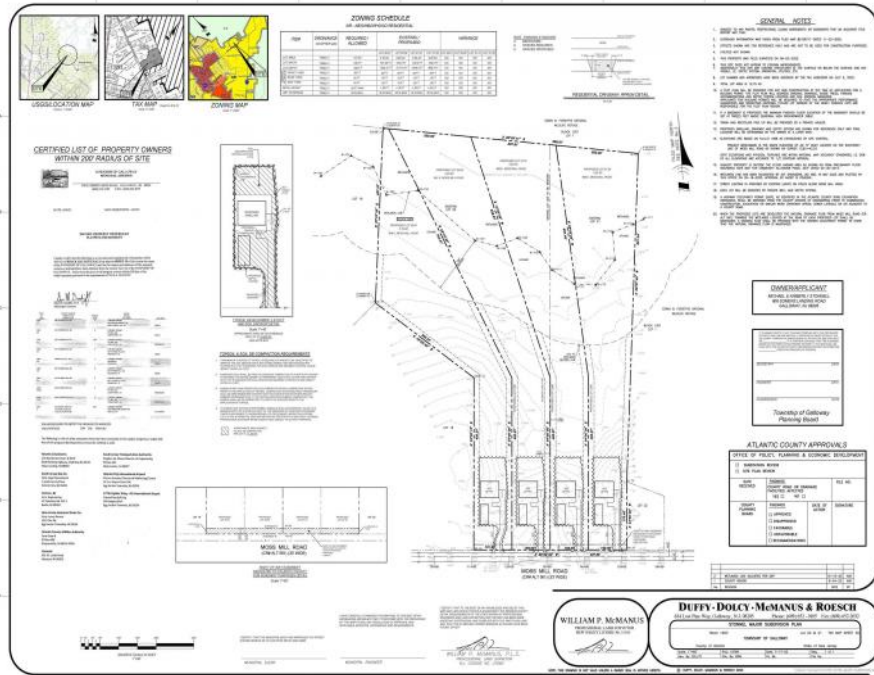

849 Moss Mill Road
 Galloway Township, NJ 08205

Asking \$135,000.00

COMMENTS

If you are looking to build your own dream home here is the perfect opportunity. This buildable lot is 3.19 acres located close to Smithville and access to the GSP. There are "4" available lots, you can purchase these individually or as a package. The buyer will be responsible to have the well and septic installed along with confirmation of the taxes. See attached document which shows the exact dimensions for each lot. Please contact the listing agent with any questions. Additional lots for sale MLS #585553/ 585554 / 585555 / 585556