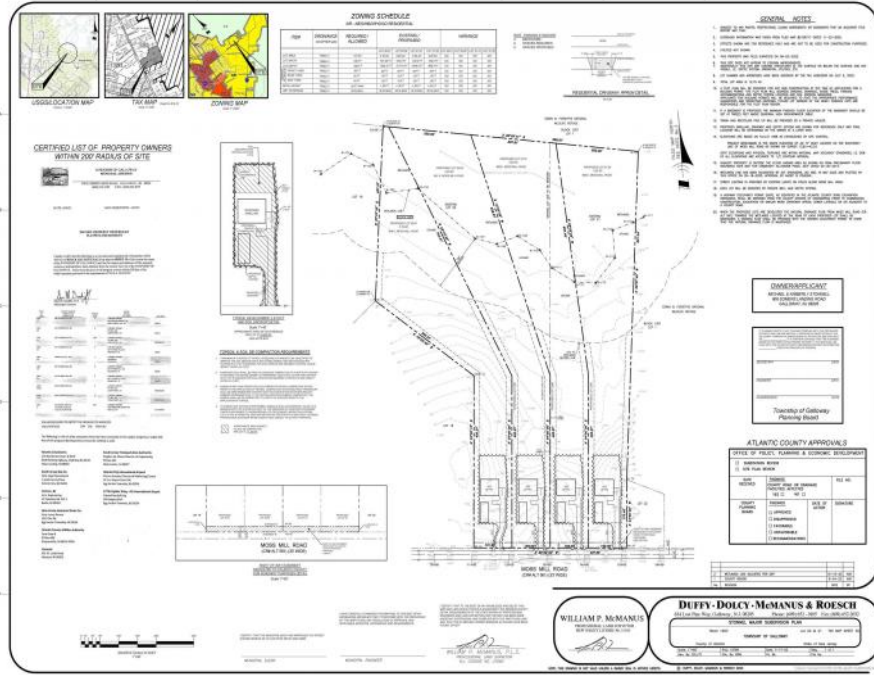

849 Moss Mill Road  
Galloway Township, NJ 08205

Asking \$135,000.00

**COMMENTS**

If you are looking to build your own dream home here is the perfect opportunity. This buildable lot is 3.19 acres located close to Smithville and access to the GSP. There are "4" available lots, you can purchase these individually or as a package. The buyer will be responsible to have the well and septic installed along with confirmation of the taxes. See attached document which shows the exact dimensions for each lot. Please contact the listing agent with any questions. Additional lots for sale MLS #585553/ 585554 / 585555 / 585556