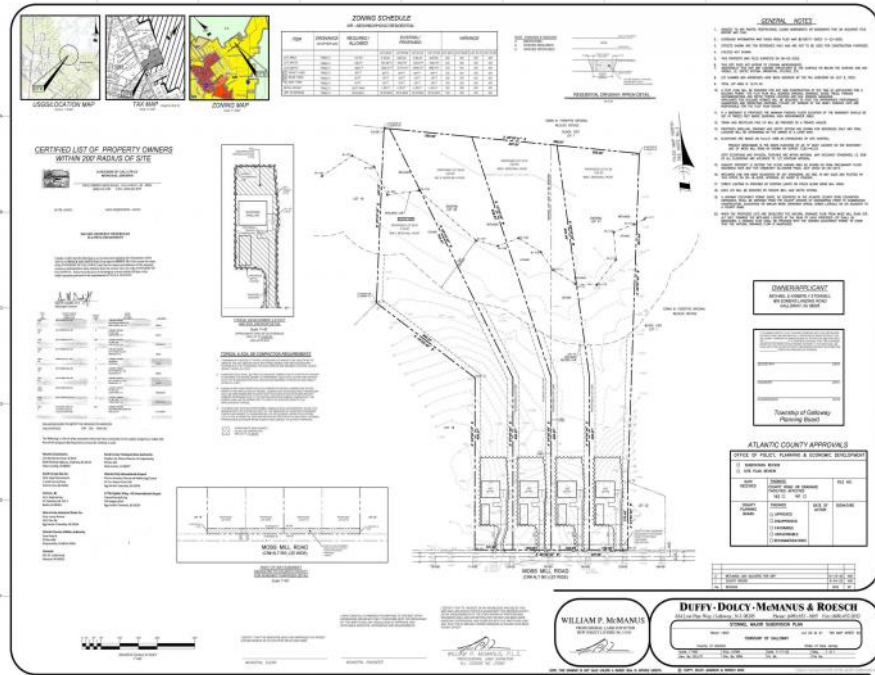

849 Moss Mill Road
Galloway Township, NJ 08205

Asking \$135,000.00

COMMENTS

If you are looking to build your own dream home here is the perfect opportunity. This buildable lot is 3.19 acres located close to Smithville and access to the GSP. There are "4" available lots, you can purchase these individually or as a package. The buyer will be responsible to have the well and septic installed along with confirmation of the taxes. See attached document which shows the exact dimensions for each lot. Please contact the listing agent with any questions. Additional lots for sale MLS #585553/ 585554 / 585555 / 585556