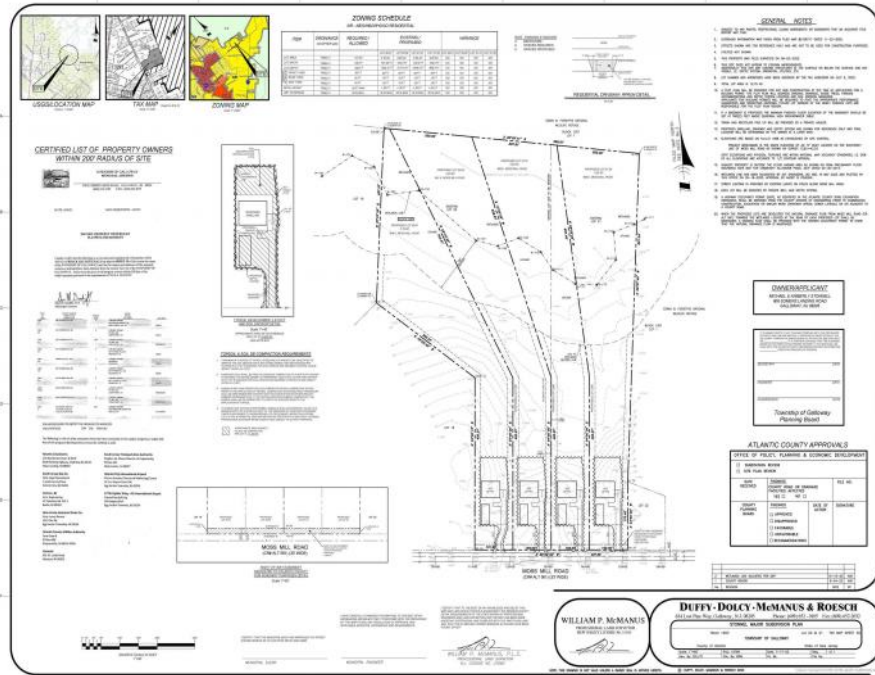

849 Moss Mill Road
 Galloway Township, NJ 08205

Asking \$135,000.00

COMMENTS

If you are looking to build your own dream home here is the perfect opportunity. This buildable lot is 3.19 acres located close to Smithville and access to the GSP. There are "4" available lots, you can purchase these individually or as a package. The buyer will be responsible to have the well and septic installed along with confirmation of the taxes. See attached document which shows the exact dimensions for each lot. Please contact the listing agent with any questions. Additional lots for sale MLS #585553/ 585554 / 585555 / 585556