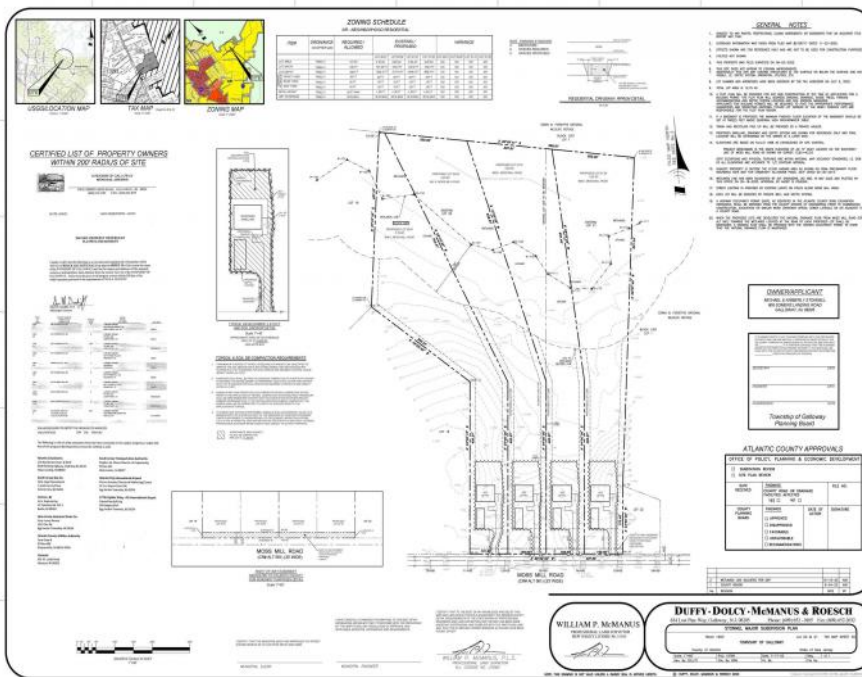

849 Moss Mill Road
Galloway Township, NJ 08205

Asking \$135,000.00

COMMENTS

If you are looking to build your own dream home here is the perfect opportunity. This buildable lot is 3.19 acres located close to Smithville and access to the GSP. There are "4" available lots, you can purchase these individually or as a package. The buyer will be responsible to have the well and septic installed along with confirmation of the taxes. See attached document which shows the exact dimensions for each lot. Please contact the listing agent with any questions. Additional lots for sale MLS #585553/ 585554 / 585555 / 585556