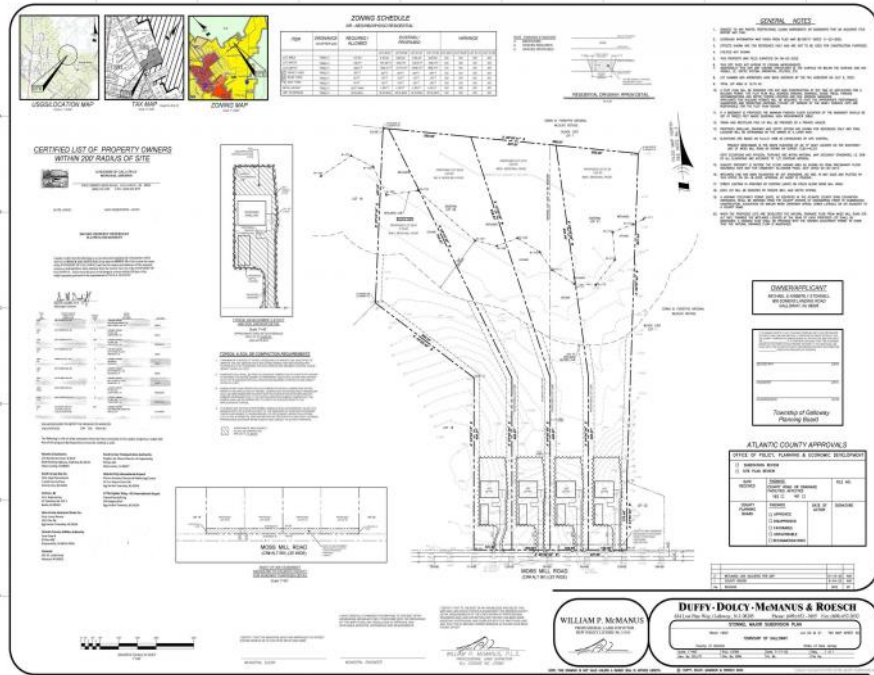

849 Moss Mill Road  
 Galloway Township, NJ 08205

Asking \$135,000.00

**COMMENTS**

If you are looking to build your own dream home here is the perfect opportunity. This buildable lot is 3.19 acres located close to Smithville and access to the GSP. There are "4" available lots, you can purchase these individually or as a package. The buyer will be responsible to have the well and septic installed along with confirmation of the taxes. See attached document which shows the exact dimensions for each lot. Please contact the listing agent with any questions. Additional lots for sale MLS #585553/ 585554 / 585555 / 585556