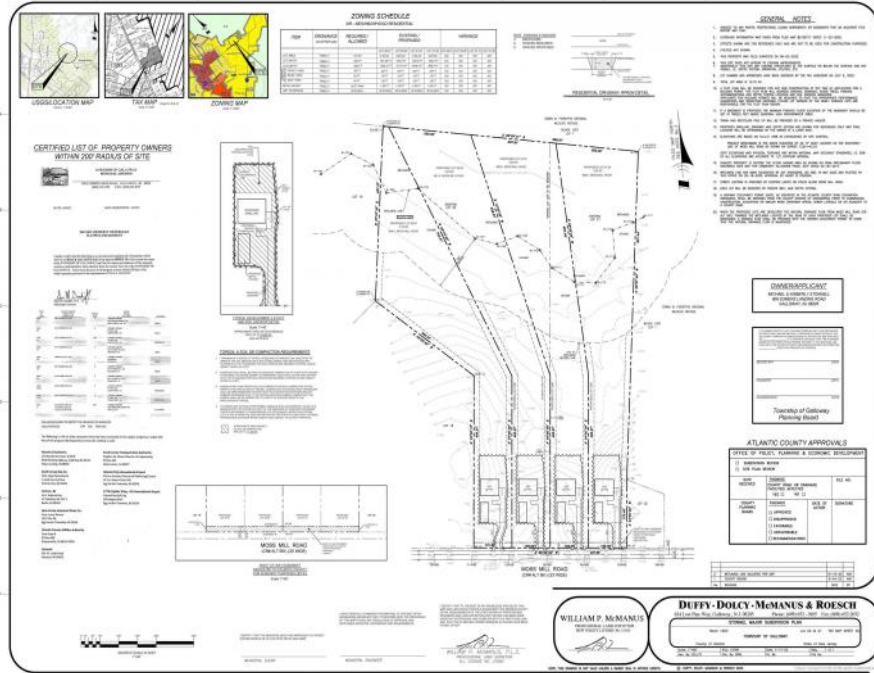

849 Moss Mill Road
Galloway Township, NJ 08205

Asking \$135,000.00

COMMENTS

If you are looking to build your own dream home here is the perfect opportunity. This buildable lot is 3.19 acres located close to Smithville and access to the GSP. There are "4" available lots, you can purchase these individually or as a package. The buyer will be responsible to have the well and septic installed along with confirmation of the taxes. See attached document which shows the exact dimensions for each lot. Please contact the listing agent with any questions. Additional lots for sale MLS #585553/ 585554 / 585555 / 585556