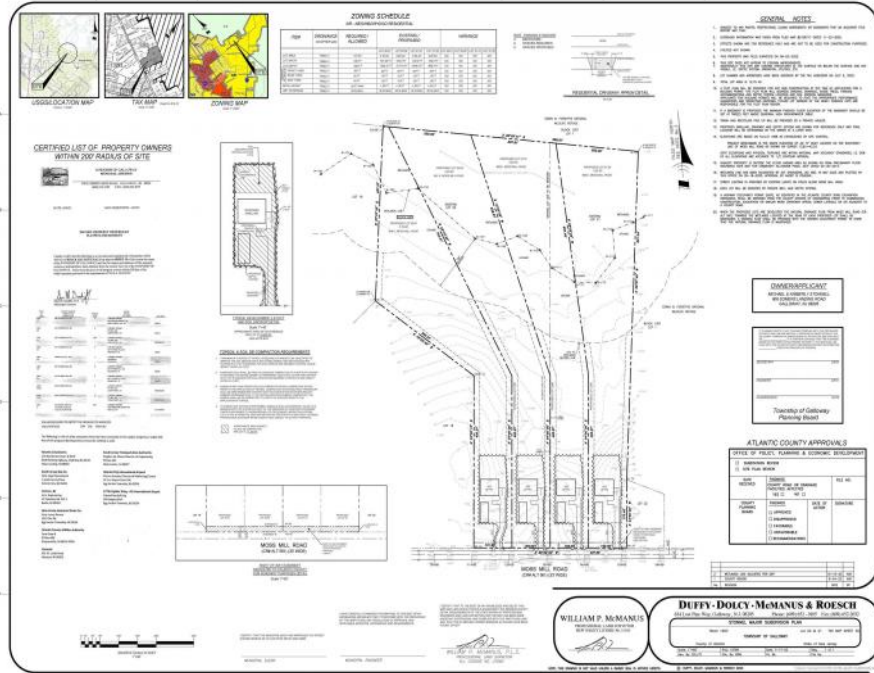

849 Moss Mill Road
 Galloway Township, NJ 08205

Asking \$135,000.00

COMMENTS

If you are looking to build your own dream home here is the perfect opportunity. This buildable lot is 3.19 acres located close to Smithville and access to the GSP. There are "4" available lots, you can purchase these individually or as a package. The buyer will be responsible to have the well and septic installed along with confirmation of the taxes. See attached document which shows the exact dimensions for each lot. Please contact the listing agent with any questions. Additional lots for sale MLS #585553/ 585554 / 585555 / 585556