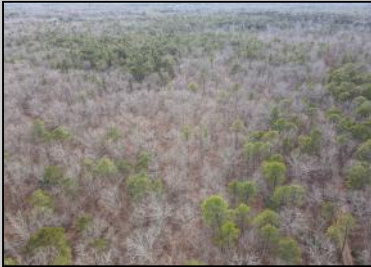

Berger Realty

Since 1928

Berger Realty, Inc
1330 Bay Avenue
Ocean City, NJ 08226
609-391-1330/609-391-1300
info@bergerrealty.com

Sylvesta
Buena Vista Township, NJ 08310

Asking \$30,000.00

COMMENTS

Just over 5 acres of land in Buena! Could be yours!! Minutes from the Buena Vista Country Club. Call today for more information!