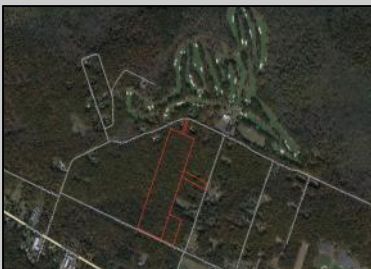

Berger Realty

Since 1928

Berger Realty, Inc.
3160 Asbury Avenue
Ocean City, NJ 08226
1-877-237-4371 / 609-399-0076
info@bergerrealty.com

Railroad
Buena Vista Township, NJ 08310

Asking \$125,000.00

COMMENTS

Incredible opportunity to own 42 acres of pristine land right down the street from Buena Vista Country Club! This expansive property offers endless possibilities for development or creating your private oasis. Enjoy the serene, picturesque setting with easy access to golf, fine dining, and amenities at the nearby country club. Perfect for residential development, an equestrian estate, or a private retreat. Located in a rapidly growing area, this land combines natural beauty with prime convenience. Don't miss this rare chance to invest in a premier location. Call today for more information!