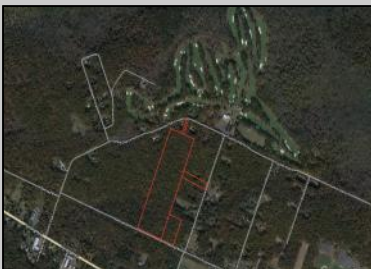

Berger Realty

Since 1928

Berger Realty, Inc
1330 Bay Avenue
Ocean City, NJ 08226
609-391-1330/609-391-1300
info@bergerrealty.com

Railroad
Buena Vista Township, NJ 08310

Asking \$125,000.00

COMMENTS

Incredible opportunity to own 42 acres of pristine land right down the street from Buena Vista Country Club! This expansive property offers endless possibilities for development or creating your private oasis. Enjoy the serene, picturesque setting with easy access to golf, fine dining, and amenities at the nearby country club. Perfect for residential development, an equestrian estate, or a private retreat. Located in a rapidly growing area, this land combines natural beauty with prime convenience. Don't miss this rare chance to invest in a premier location. Call today for more information!