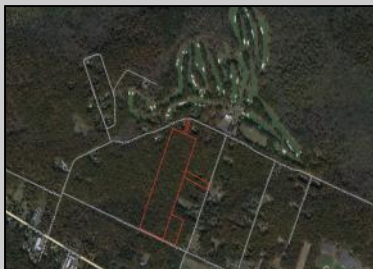

Berger Realty

Since 1928

Berger Realty, Inc
1330 Bay Avenue
Ocean City, NJ 08226
609-391-1330/609-391-1300
info@bergerrealty.com

Railroad
Buena Vista Township, NJ 08310

Asking \$125,000.00

COMMENTS

Incredible opportunity to own 42 acres of pristine land right down the street from Buena Vista Country Club! This expansive property offers endless possibilities for development or creating your private oasis. Enjoy the serene, picturesque setting with easy access to golf, fine dining, and amenities at the nearby country club. Perfect for residential development, an equestrian estate, or a private retreat. Located in a rapidly growing area, this land combines natural beauty with prime convenience. Don't miss this rare chance to invest in a premier location. Call today for more information!