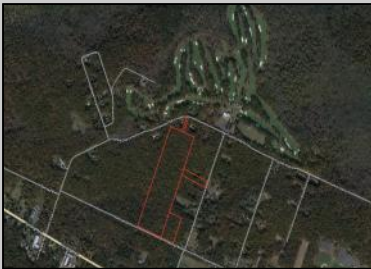

Berger Realty

Since 1928

Berger Realty, Inc
1330 Bay Avenue
Ocean City, NJ 08226
609-391-1330/609-391-1300
info@bergerrealty.com

Railroad
Buena Vista Township, NJ 08310

Asking \$125,000.00

COMMENTS

Incredible opportunity to own 42 acres of pristine land right down the street from Buena Vista Country Club! This expansive property offers endless possibilities for development or creating your private oasis. Enjoy the serene, picturesque setting with easy access to golf, fine dining, and amenities at the nearby country club. Perfect for residential development, an equestrian estate, or a private retreat. Located in a rapidly growing area, this land combines natural beauty with prime convenience. Don't miss this rare chance to invest in a premier location. Call today for more information!