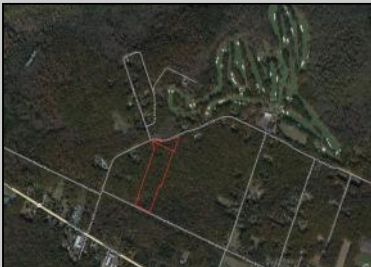

Berger Realty

Since 1928

Berger Realty, Inc.
3160 Asbury Avenue
Ocean City, NJ 08226
1-877-237-4371 / 609-399-0076
info@bergerrealty.com

Railroad
Buena Vista Township, NJ 08310

Asking \$125,000.00

COMMENTS

Exceptional opportunity to own prime land in a prestigious neighborhood near Buena Vista Country Club! This beautiful 17 acre parcel offers the perfect blend of tranquility and luxury. Potential for building your dream home, this property boasts serene surroundings, well-maintained streets, and close proximity to schools, shopping, and dining. Don't miss your chance to live in a sought-after community that combines elegance with recreational convenience. Call today for more information!