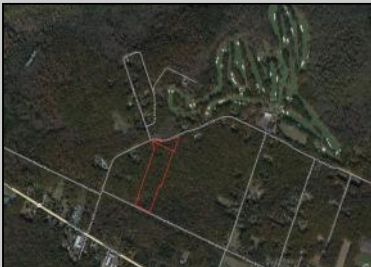

Berger Realty

Since 1928

Berger Realty, Inc.
3160 Asbury Avenue
Ocean City, NJ 08226
1-877-237-4371 / 609-399-0076
✉ info@bergerrealty.com

Railroad
Buena Vista Township, NJ 08310

Asking \$125,000.00

COMMENTS

Exceptional opportunity to own prime land in a prestigious neighborhood near Buena Vista Country Club! This beautiful 17 acre parcel offers the perfect blend of tranquility and luxury. Potential for building your dream home, this property boasts serene surroundings, well-maintained streets, and close proximity to schools, shopping, and dining. Don't miss your chance to live in a sought-after community that combines elegance with recreational convenience. Call today for more information!