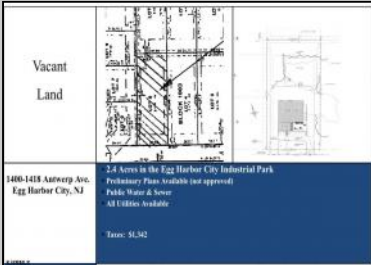

#### COMMENTS

This is a buildable 2.4-acre lot in the Egg Harbor City Industrial Park. With available water and sewer, it is a great opportunity for a developer or any investor in this area.