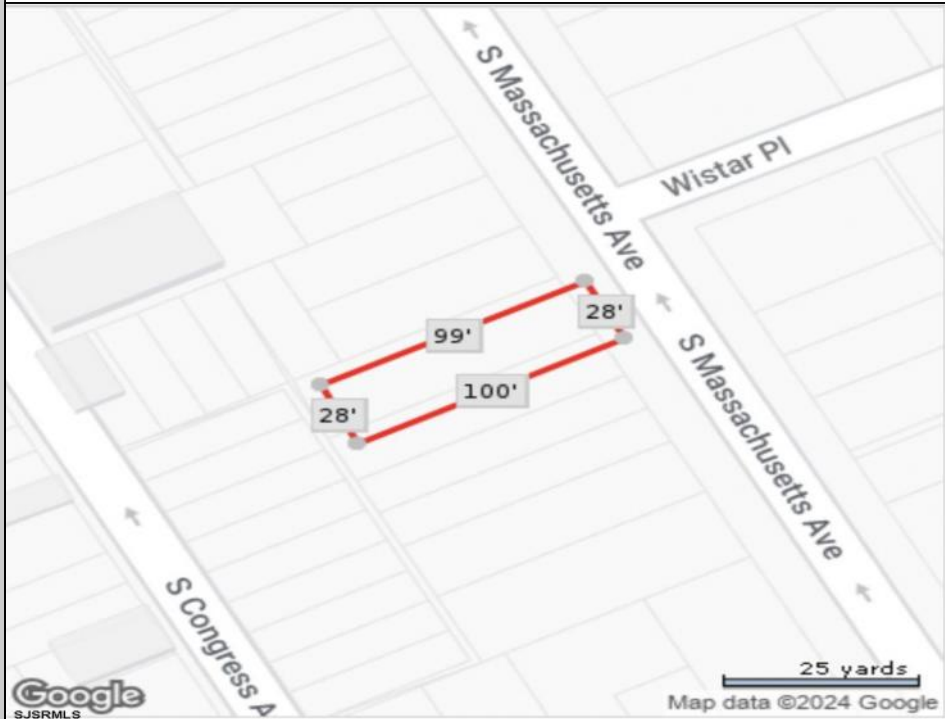

24 Massachusetts  
Atlantic City, NJ 08401

Asking \$39,000.00

#### COMMENTS

Vacant land located in the Casino reinvestment development. Lot size is approximately 28x100. Please call CRDA for development questions 609-347-0500.