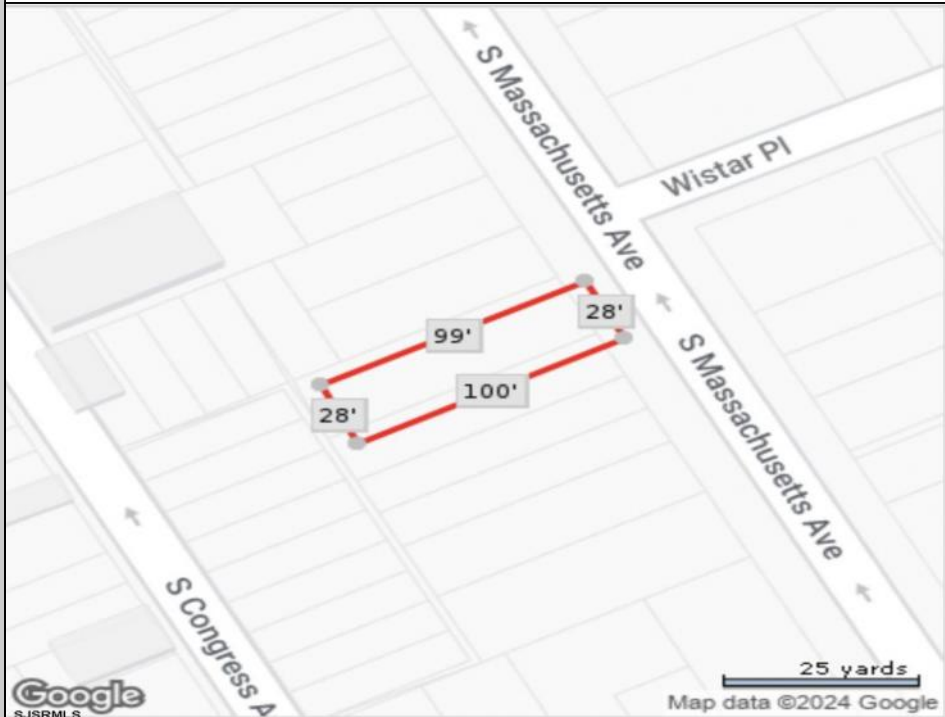

24 Massachusetts
Atlantic City, NJ 08401

Asking \$39,000.00

COMMENTS

Vacant land located in the Casino reinvestment development. Lot size is a approximately 28x100. Please call CRDA for development questions 609-347-0500.