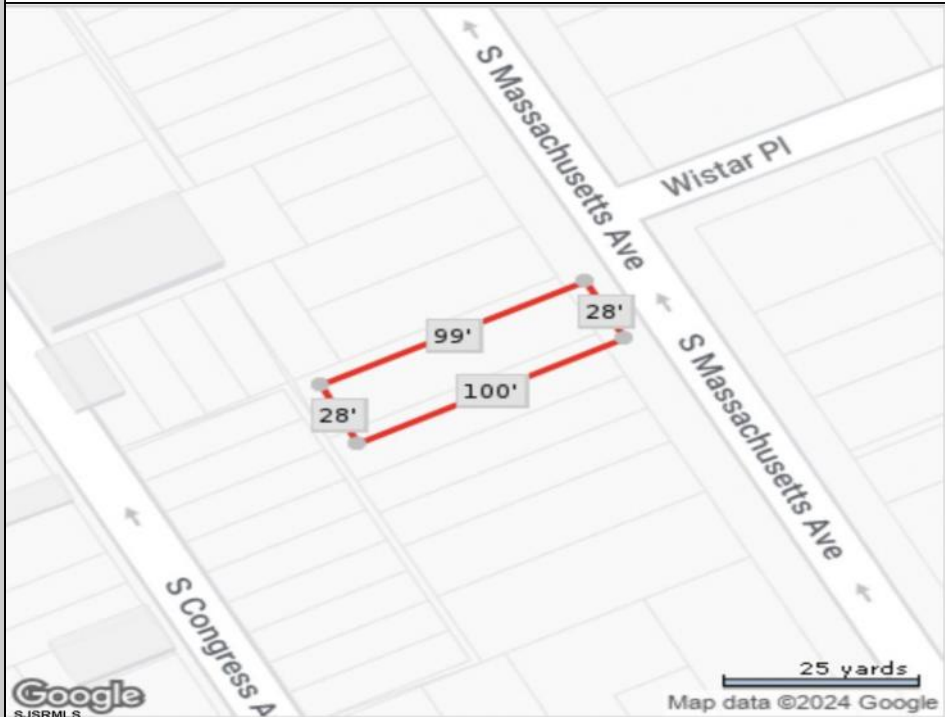

24 Massachusetts Ave
Atlantic City, NJ 08401

Asking \$39,000.00

COMMENTS

Vacant land located in the Casino reinvestment development. Lot size is approximately 28x100. Please call CRDA for development questions 609-347-0500.