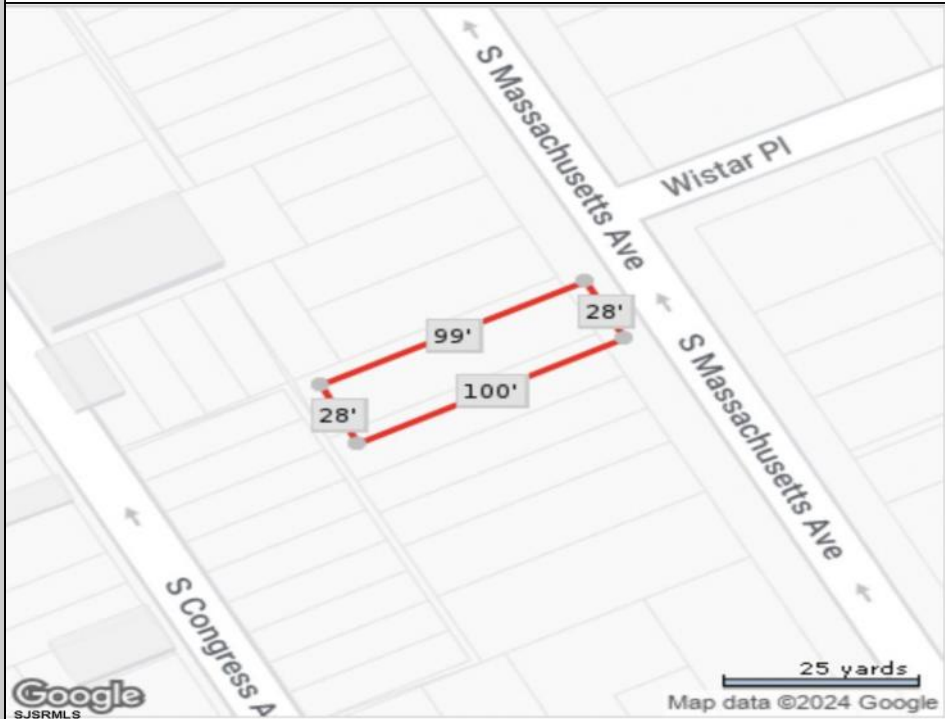

#### COMMENTS

Vacant land located in the Casino reinvestment development. Lot size is approximately 28x100. Please call CRDA for development questions 609-347-0500.