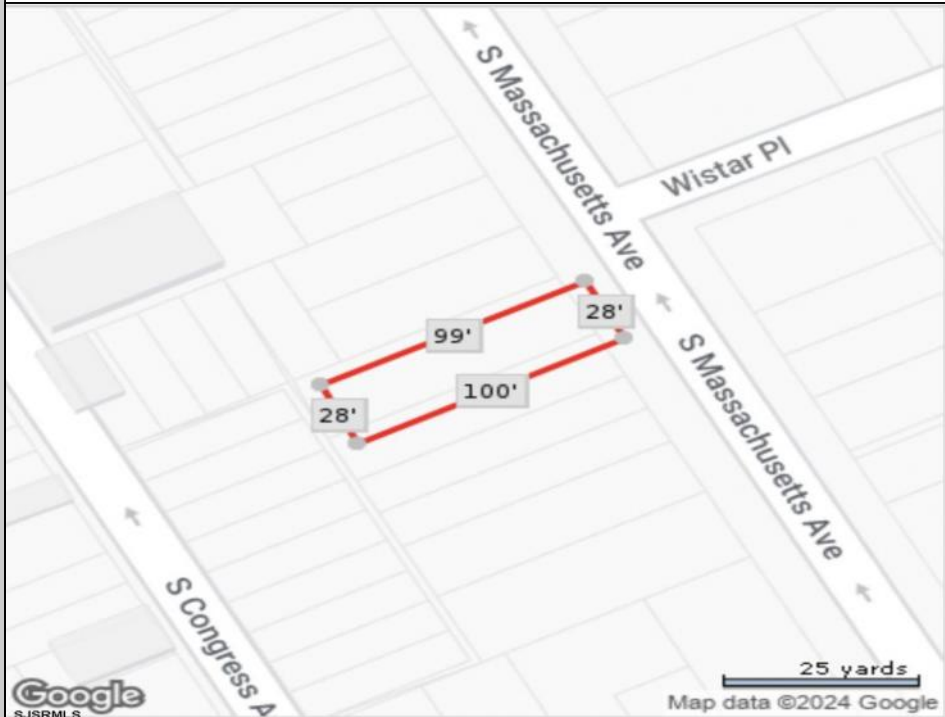

Berger Realty

Since 1928

Berger Realty, Inc.
3160 Asbury Avenue
Ocean City, NJ 08226
1-877-237-4371 / 609-399-0076
info@bergerrealty.com

24 Massachusetts
Atlantic City, NJ 08401

Asking $39,000.00

COMMENTS

Vacant land located in the Casino reinvestment development. Lot size is approximately 28x100. Please call CRDA for development questions 609-347-0500.

PROPERTY DETAILS

SALE

BADERCOLLINS.COM

Ask for Bader - Collins Associates
Berger Realty Inc
3160 Asbury Avenue, Ocean City
Call: 609-399-0076
Email to: bca@bergerrealty.com
<http://www.BADERCOLLINS.com>