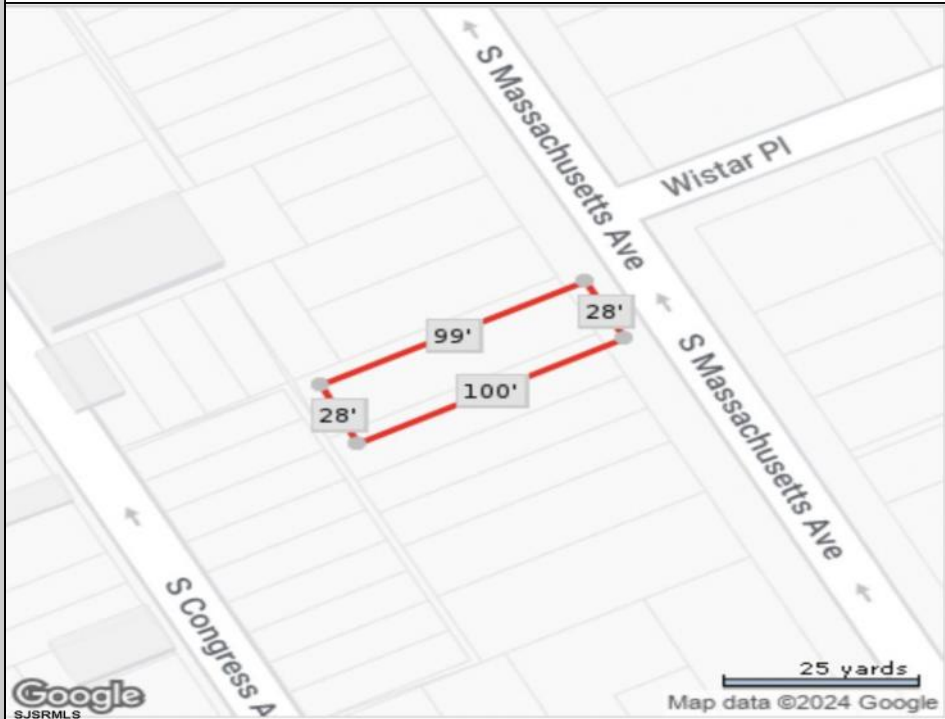

24 Massachusetts  
Atlantic City, NJ 08401

Asking \$39,000.00

#### COMMENTS

Vacant land located in the Casino reinvestment development. Lot size is a approximately 28x100. Please call CRDA for development questions 609-347-0500.