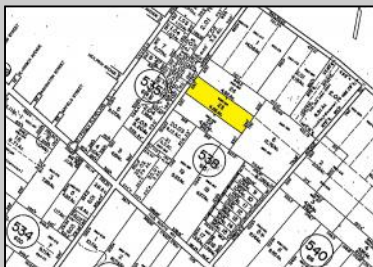

Berger Realty

Since 1928

Berger Realty, Inc
1330 Bay Avenue
Ocean City, NJ 08226
609-391-1330/609-391-1300
info@bergerrealty.com

Maryland
Mays Landing, NJ 08330

Asking $60,000.00

COMMENTS

Great opportunity to build your dream home on this 4.86 acre lot. Lot sits at the end of quiet cul-de-sac street, far away from the main US 40 road.

PROPERTY DETAILS

Ask for Robert Bechtel
Berger Realty Inc
1330 Bay Avenue, Ocean City
Call: 609-391-1330
Email to: rdb@bergerrealty.com