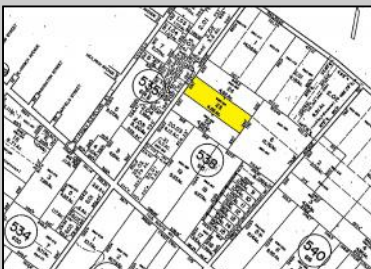

Berger Realty

Since 1928

Berger Realty, Inc
1330 Bay Avenue
Ocean City, NJ 08226
609-391-1330/609-391-1300
info@bergerrealty.com

Maryland
Mays Landing, NJ 08330

Asking \$60,000.00

COMMENTS

Great opportunity to build your dream home on this 4.86 acre lot. Lot sits at the end of quiet cul-de-sac street, far away from the main US 40 road.