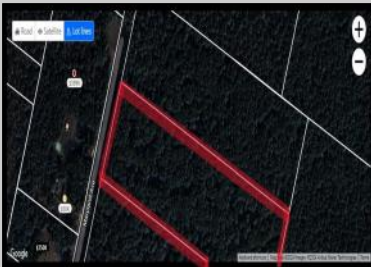

Maryland
Mays Landing, NJ 08330

Asking \$60,000.00

COMMENTS

Great opportunity to build your dream home on this 4.86 acre lot. Lot sits at the end of quiet cul-de-sac street, far away from the main US 40 road.