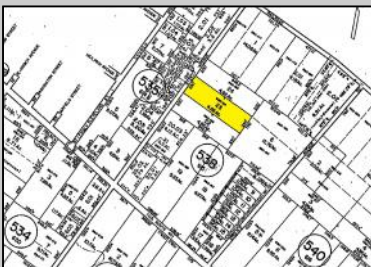

Maryland
Mays Landing, NJ 08330

Asking \$60,000.00

COMMENTS

Great opportunity to build your dream home on this 4.86 acre lot. Lot sits at the end of quiet cul-de-sac street, far away from the main US 40 road.