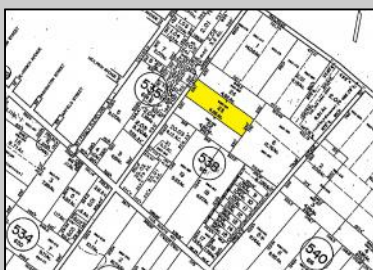

Berger Realty

Since 1928

Berger Realty, Inc
1330 Bay Avenue
Ocean City, NJ 08226
609-391-1330/609-391-1300
info@bergerrealty.com

Maryland
Mays Landing, NJ 08330

Asking \$60,000.00

COMMENTS

Great opportunity to build your dream home on this 4.86 acre lot. Lot sits at the end of quiet cul-de-sac street, far away from the main US 40 road.