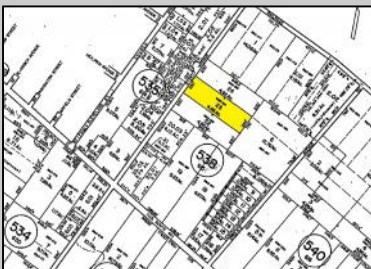

Berger Realty

Since 1928

Ocean 17
1670 Boardwalk
Ocean City, NJ 08226
609-391-0500

oc17@BergerRealty.com

Maryland
Mays Landing, NJ 08330

Asking \$60,000.00

COMMENTS

Great opportunity to build your dream home on this 4.86 acre lot. Lot sits at the end of quiet cul-de-sac street, far away from the main US 40 road.