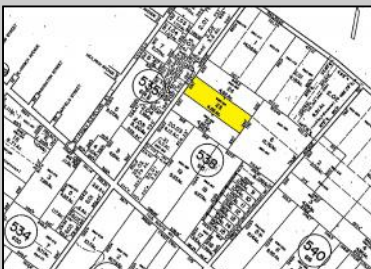

Maryland
Mays Landing, NJ 08330

Asking \$60,000.00

COMMENTS

Great opportunity to build your dream home on this 4.86 acre lot. Lot sits at the end of quiet cul-de-sac street, far away from the main US 40 road.