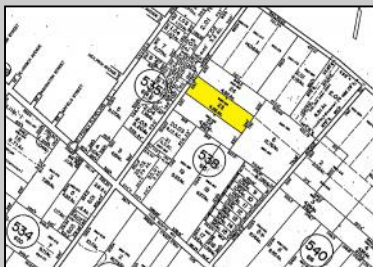

Berger Realty

Since 1928

Berger Realty, Inc
1330 Bay Avenue
Ocean City, NJ 08226
609-391-1330/609-391-1300
info@bergerrealty.com

Maryland
Mays Landing, NJ 08330

Asking \$60,000.00

COMMENTS

Great opportunity to build your dream home on this 4.86 acre lot. Lot sits at the end of quiet cul-de-sac street, far away from the main US 40 road.