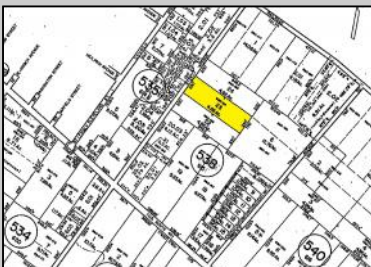

Berger Realty

Since 1928

Berger Realty, Inc.
3160 Asbury Avenue
Ocean City, NJ 08226
1-877-237-4371 / 609-399-0076
info@bergerrealty.com

Maryland
Mays Landing, NJ 08330

Asking \$60,000.00

COMMENTS

Great opportunity to build your dream home on this 4.86 acre lot. Lot sits at the end of quiet cul-de-sac street, far away from the main US 40 road.