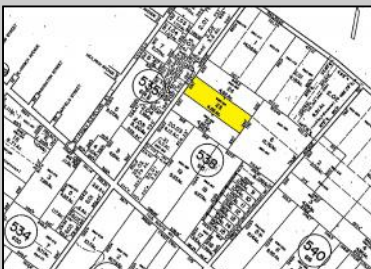

Berger Realty

Since 1928

Berger Realty, Inc.
3160 Asbury Avenue
Ocean City, NJ 08226
1-877-237-4371 / 609-399-0076
info@bergerrealty.com

Maryland
Mays Landing, NJ 08330

Asking \$60,000.00

COMMENTS

Great opportunity to build your dream home on this 4.86 acre lot. Lot sits at the end of quiet cul-de-sac street, far away from the main US 40 road.