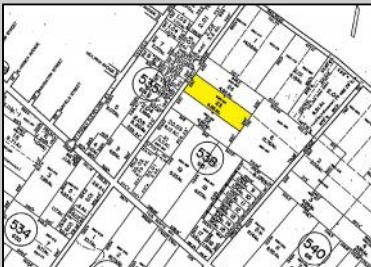

Berger Realty

Since 1928

Berger Realty, Inc.
3160 Asbury Avenue
Ocean City, NJ 08226
1-877-237-4371 / 609-399-0076
info@bergerrealty.com

Maryland
Mays Landing, NJ 08330

Asking \$60,000.00

COMMENTS

Great opportunity to build your dream home on this 4.86 acre lot. Lot sits at the end of quiet cul-de-sac street, far away from the main US 40 road.