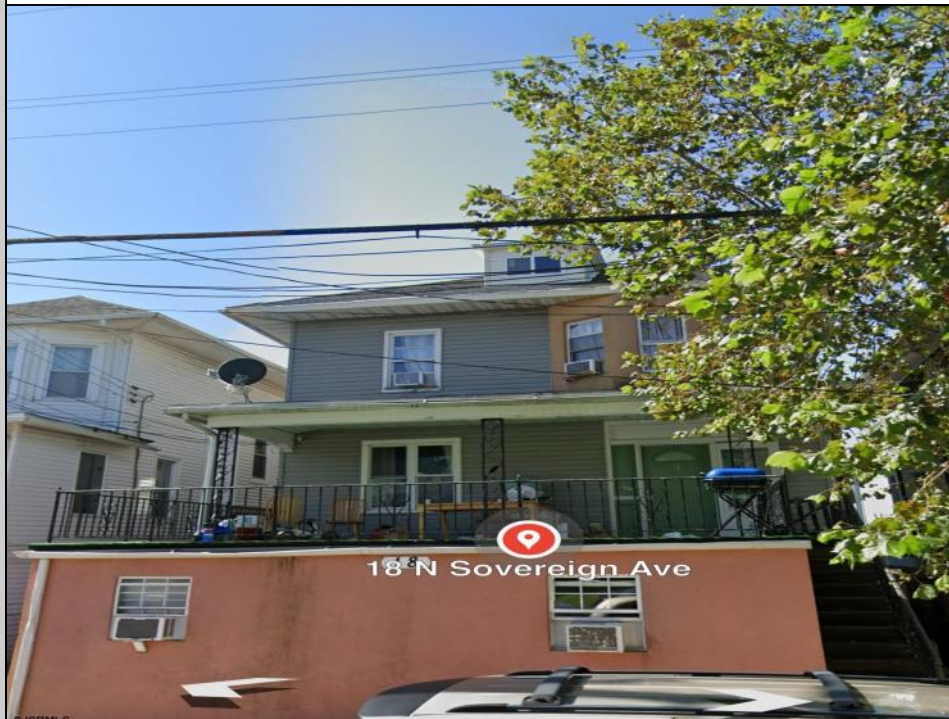

18 Sovereign  
Atlantic City, NJ 08234

Asking \$595,000.00

#### COMMENTS

5 units in AC, 100 % occupancy, close to school, casino, and transportation.