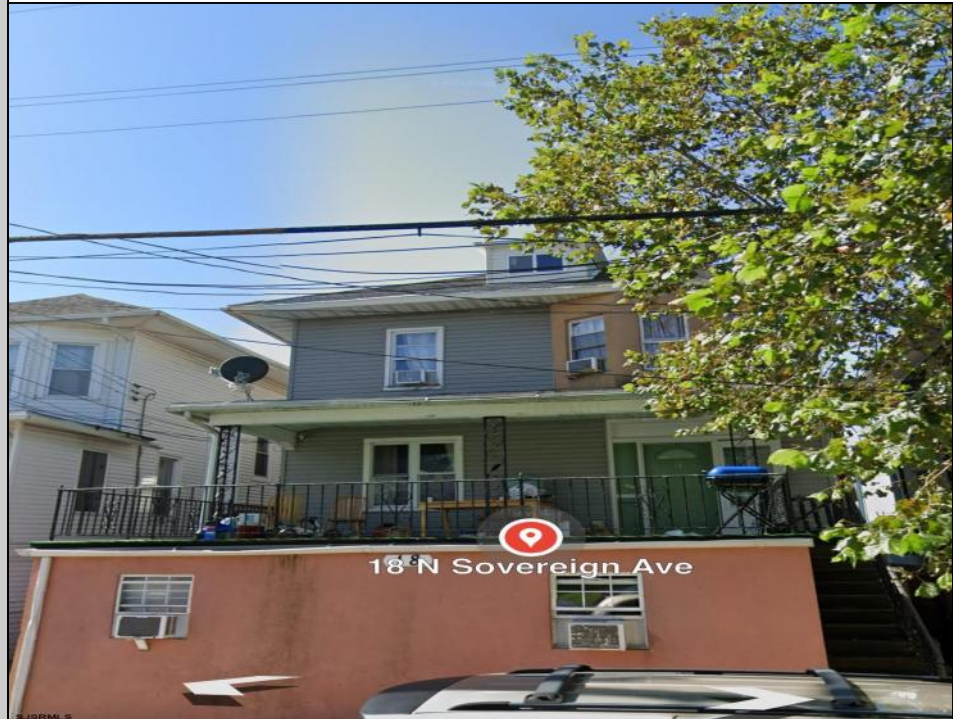

18 Sovereign
Atlantic City, NJ 08234

Asking \$595,000.00

COMMENTS

5 units in AC, 100 % occupancy, close to school, casino, and transportation.

PROPERTY DETAILS

OutsideFeatures	ParkingGarage	Basement	Heating
Porch	None	Crawl Space	Gas-Natural
Sidewalks			Radiator
HotWater	Water	Sewer	
Electric	Public	Public Sewer	