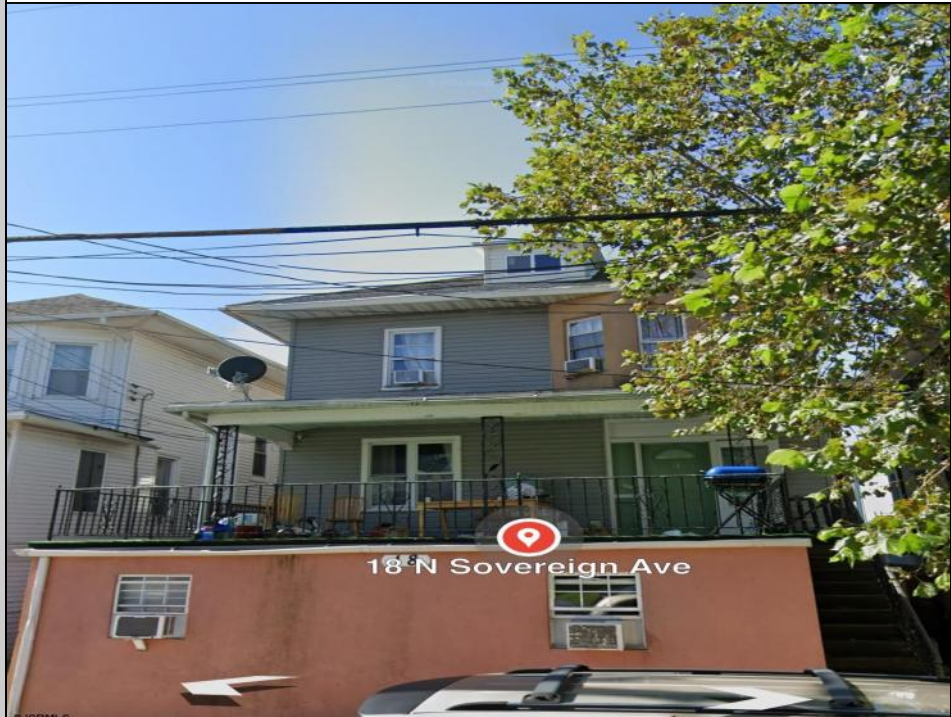

# Berger Realty

Since 1928

Berger Realty, Inc  
1330 Bay Avenue  
Ocean City, NJ 08226  
609-391-1330/609-391-1300  
info@bergerrealty.com

18 Sovereign  
Atlantic City, NJ 08234

Asking \$595,000.00

#### COMMENTS

5 units in AC, 100 % occupancy, close to school, casino, and transportation.