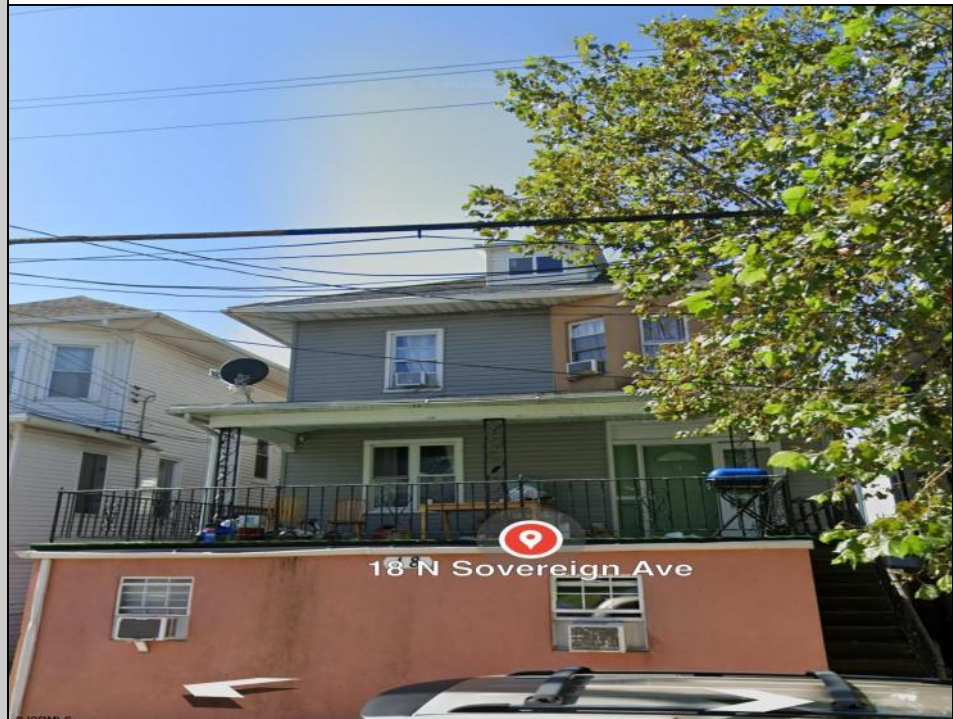

18 Sovereign  
Atlantic City, NJ 08234

Asking \$595,000.00

#### COMMENTS

5 units in AC, 100 % occupancy, close to school, casino, and transportation.