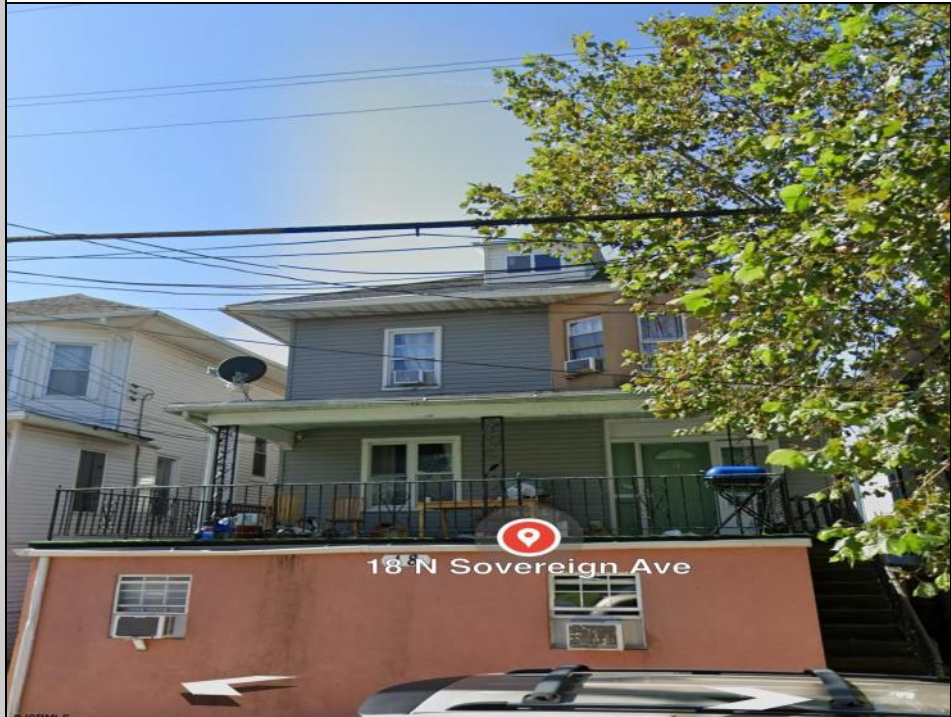

Berger Realty

Since 1928

Berger Realty, Inc.
3160 Asbury Avenue
Ocean City, NJ 08226
1-877-237-4371 / 609-399-0076
info@bergerrealty.com

18 Sovereign
Atlantic City, NJ 08234

Asking \$595,000.00

COMMENTS

5 units in AC, 100 % occupancy, close to school, casino, and transportation.