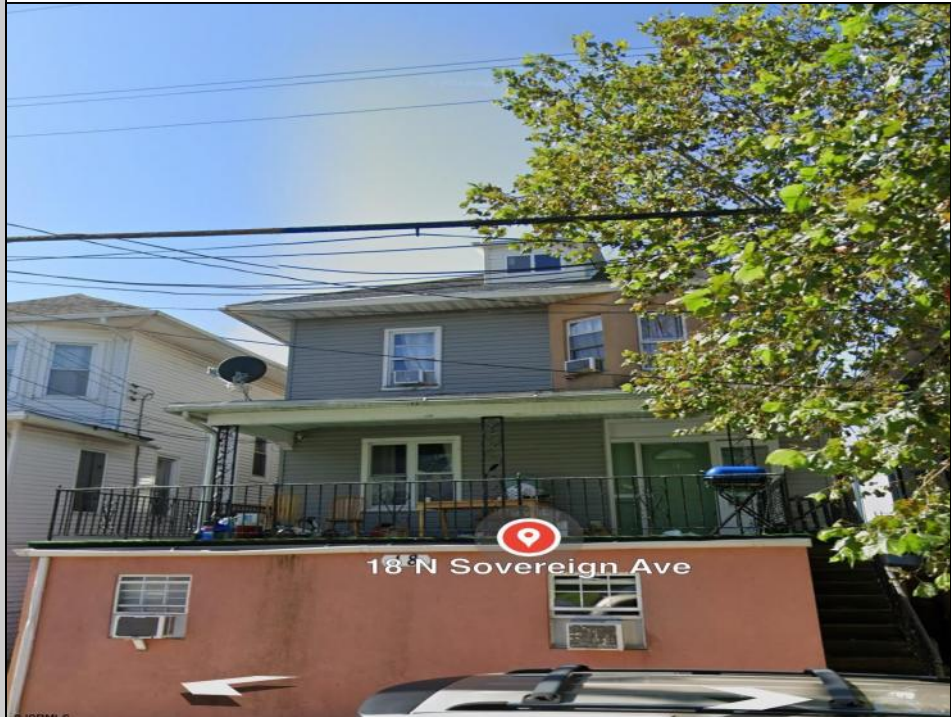

Berger Realty

Since 1928

Berger Realty, Inc
1330 Bay Avenue
Ocean City, NJ 08226
609-391-1330/609-391-1300
info@bergerrealty.com

18 Sovereign
Atlantic City, NJ 08234

Asking \$595,000.00

18 N Sovereign Ave

COMMENTS

5 units in AC, 100 % occupancy, close to school, casino, and transportation.

PROPERTY DETAILS

OutsideFeatures	ParkingGarage	Basement	Heating
Porch	None	Crawl Space	Gas-Natural
Sidewalks			Radiator
HotWater	Water	Sewer	
Electric	Public	Public Sewer	